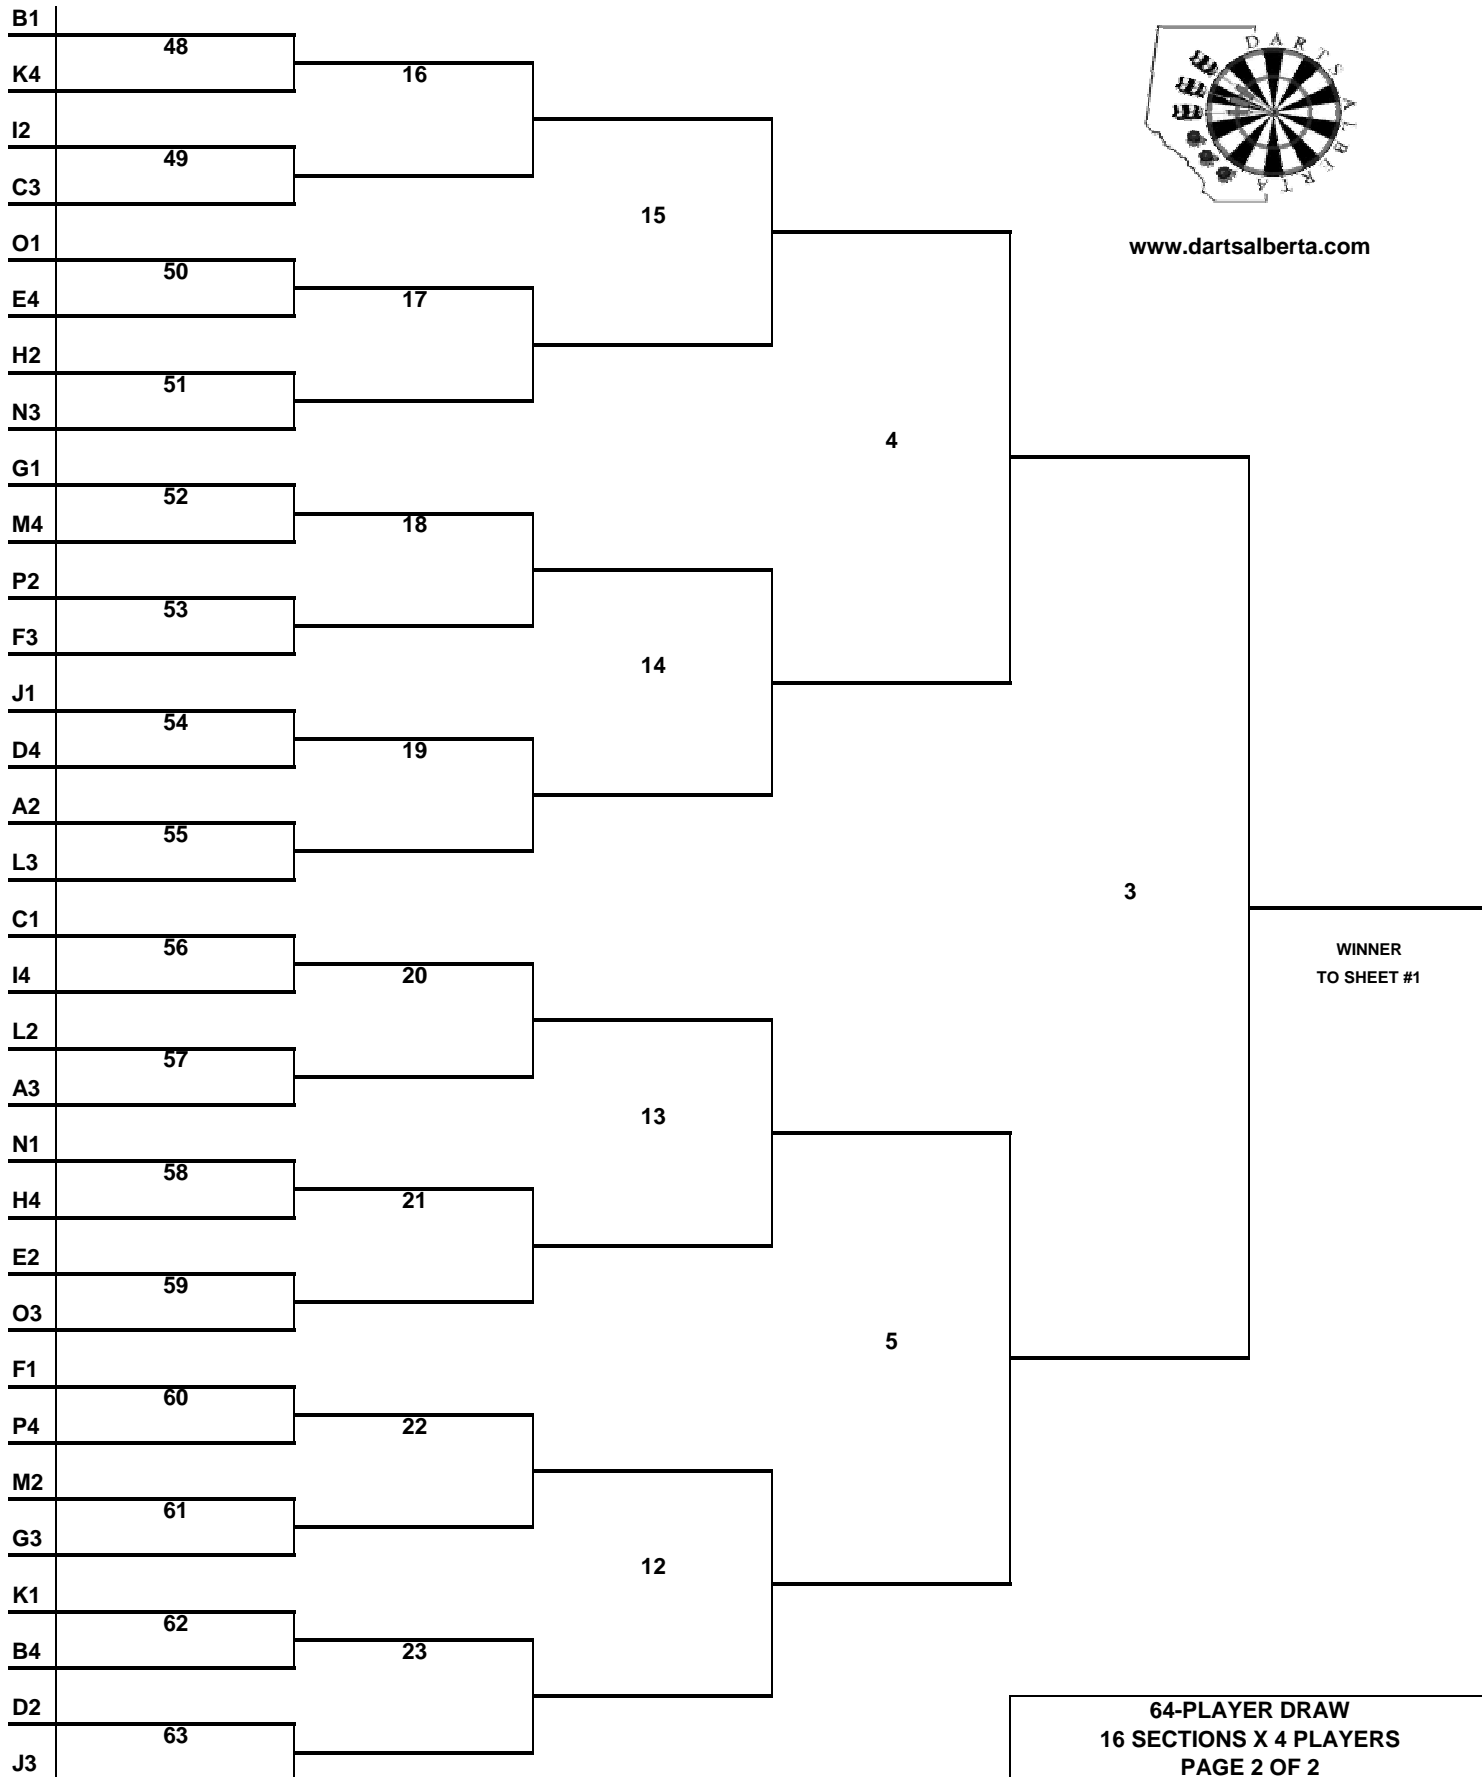

SINGLE KNOCKOUT SHEET OR DOUBLE KNOCKOUT "A" SIDE

TOURNAMENT
EVENT

DATE

SHEET #1

PL #	ROUND	ROUND	ROUND	ROUND	ROUND	ROUND
------	-------	-------	-------	-------	-------	-------

SINGLE KNOCKOUT SHEET OR DOUBLE KNOCKOUT "A" SIDE

TOURNAMENT
EVENT

DATE

SHEET #2

PL #	ROUND	ROUND	ROUND	ROUND	ROUND
------	-------	-------	-------	-------	-------

64-PLAYER DRAW
16 SECTIONS X 4 PLAYERS
PAGE 2 OF 2