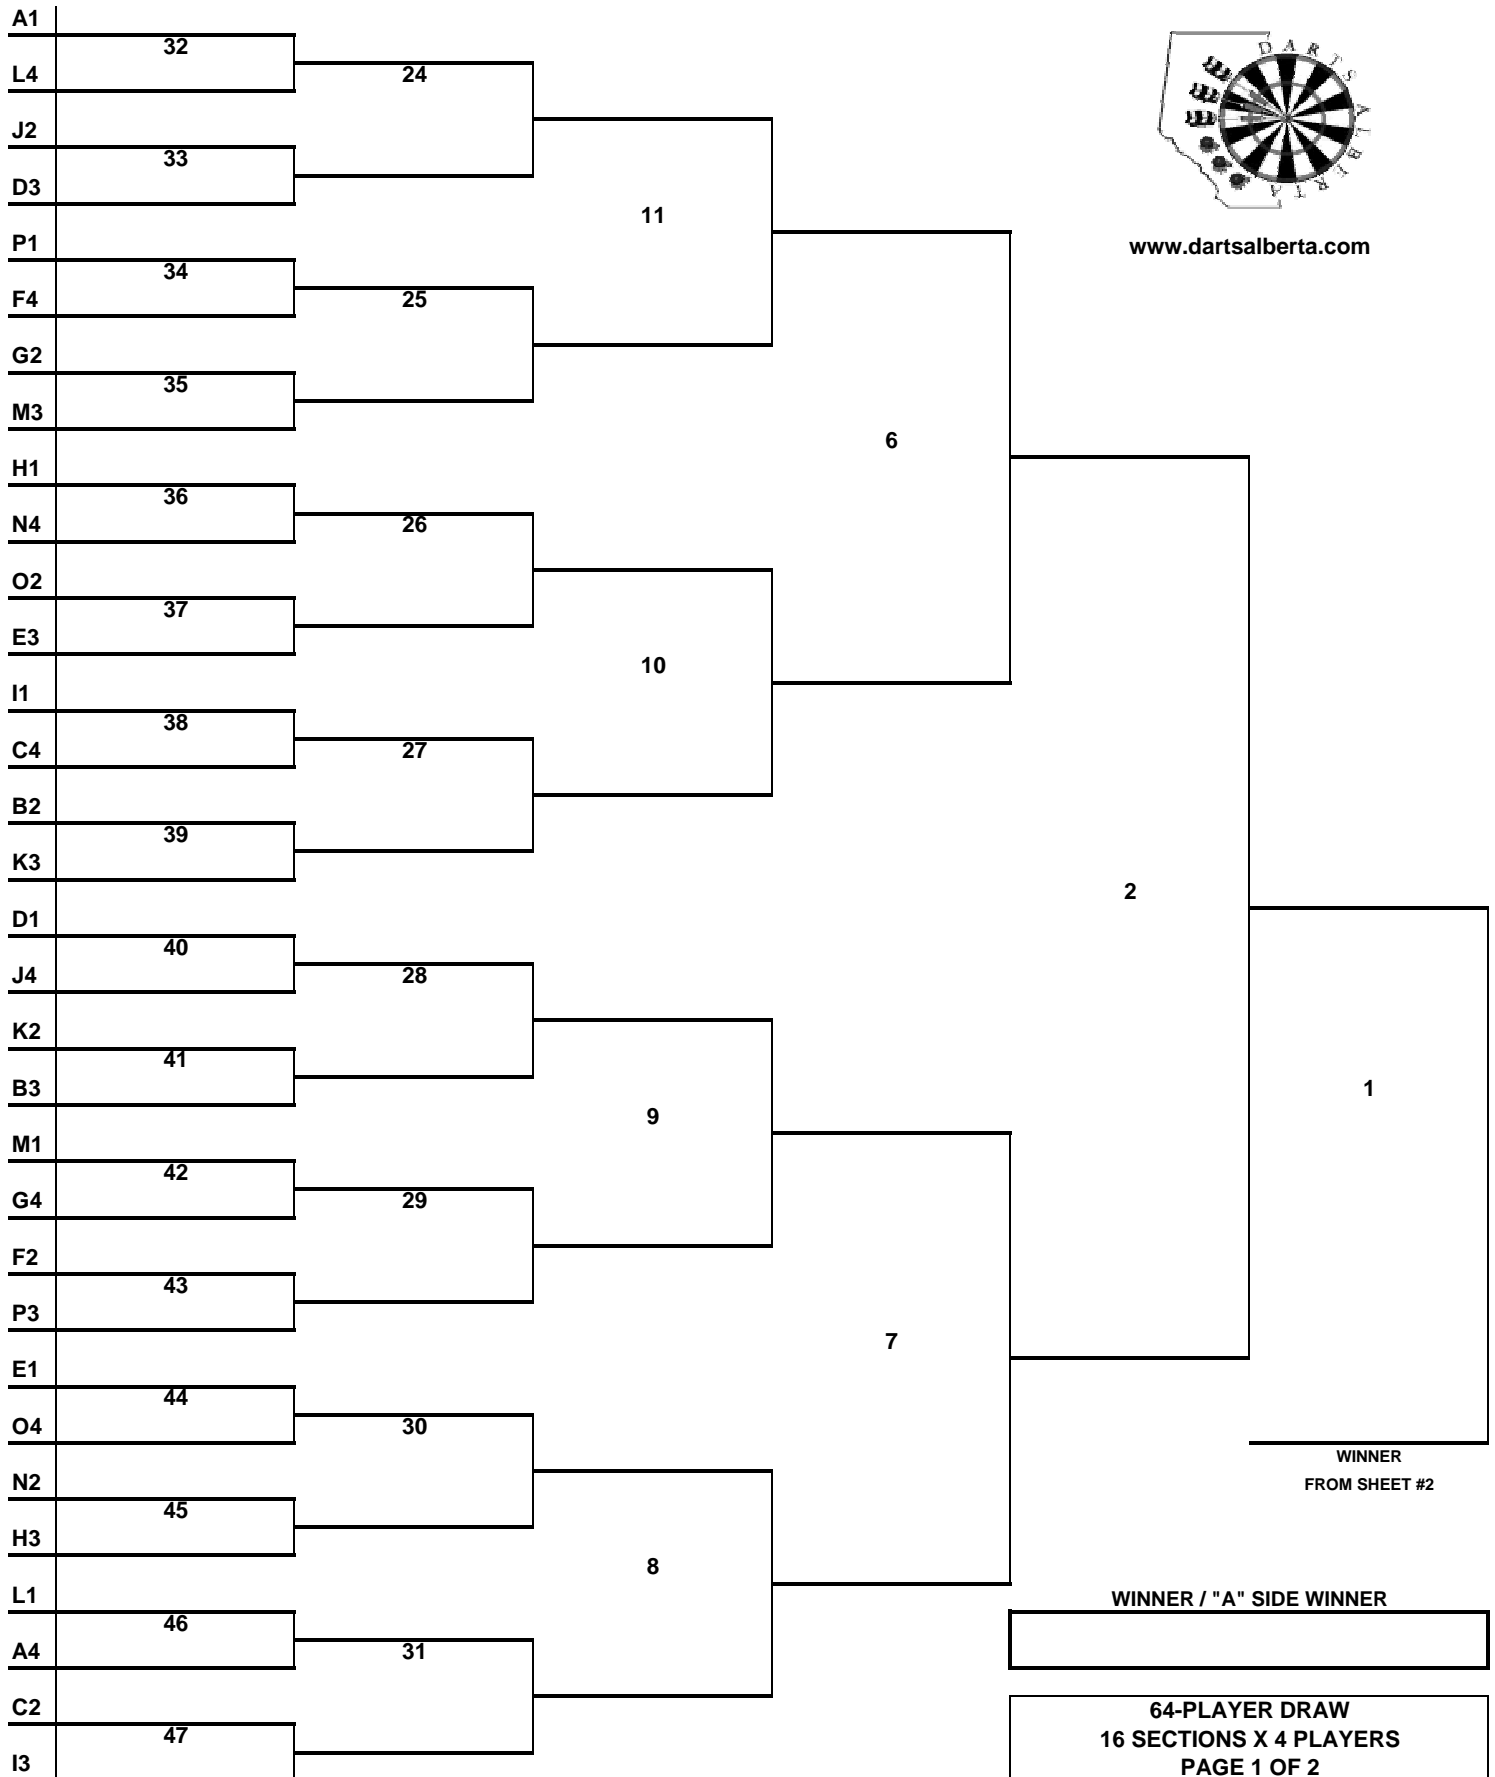

SINGLE KNOCKOUT SHEET OR DOUBLE KNOCKOUT "A" SIDE

TOURNAMENT
EVENT

DATE

SHEET #1

PL #	ROUND	ROUND	ROUND	ROUND	ROUND	ROUND
------	-------	-------	-------	-------	-------	-------

SINGLE KNOCKOUT SHEET OR DOUBLE KNOCKOUT "A" SIDE

TOURNAMENT
EVENT

DATE

SHEET #2

PL #	ROUND	ROUND	ROUND	ROUND	ROUND
------	-------	-------	-------	-------	-------

64-PLAYER DRAW
16 SECTIONS X 4 PLAYERS
PAGE 2 OF 2